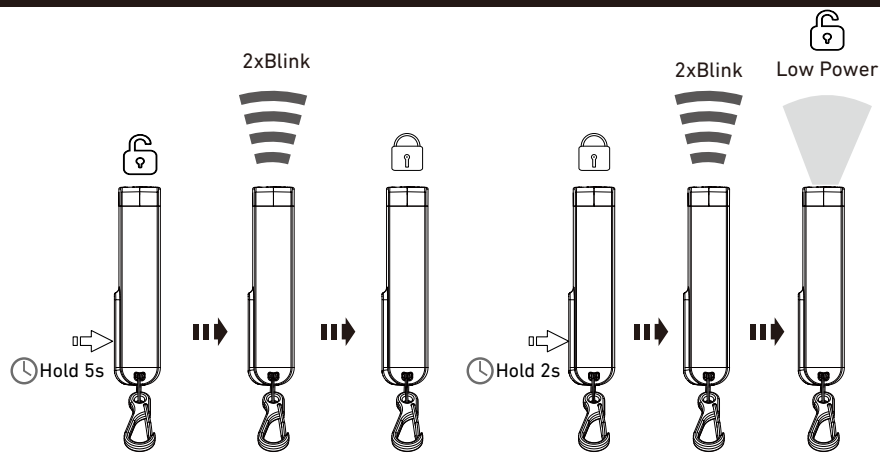

LEDLENSER K series

K4R 4GB

K6R 4GB

K6R Safety 4GB

K6R 4GB

LEDLENSER K series

K6R Safety 4GB

Ledlenser GmbH & Co. KG
 Kronenstrasse 5-7 • 42699 Solingen • Germany
 Phone +49 212/5948-0 Fax +49 212/5948-200
 info@ledlenser.com