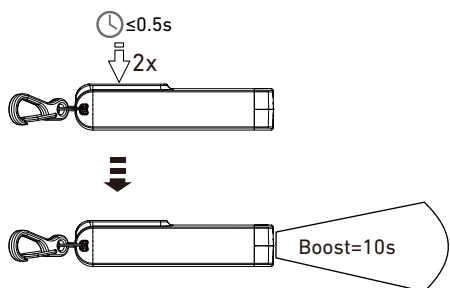

LEDLENSER K series

K4R 4GB

K6R 4GB

K6R Safety 4GB

K6R 4GB

LEDLENSER K series

K6R Safety 4GB

Ledlenser GmbH & Co. KG
 Kronenstrasse 5-7 • 42699 Solingen • Germany
 Phone +49 212/5948-0 Fax +49 212/5948-200
 info@ledlenser.com