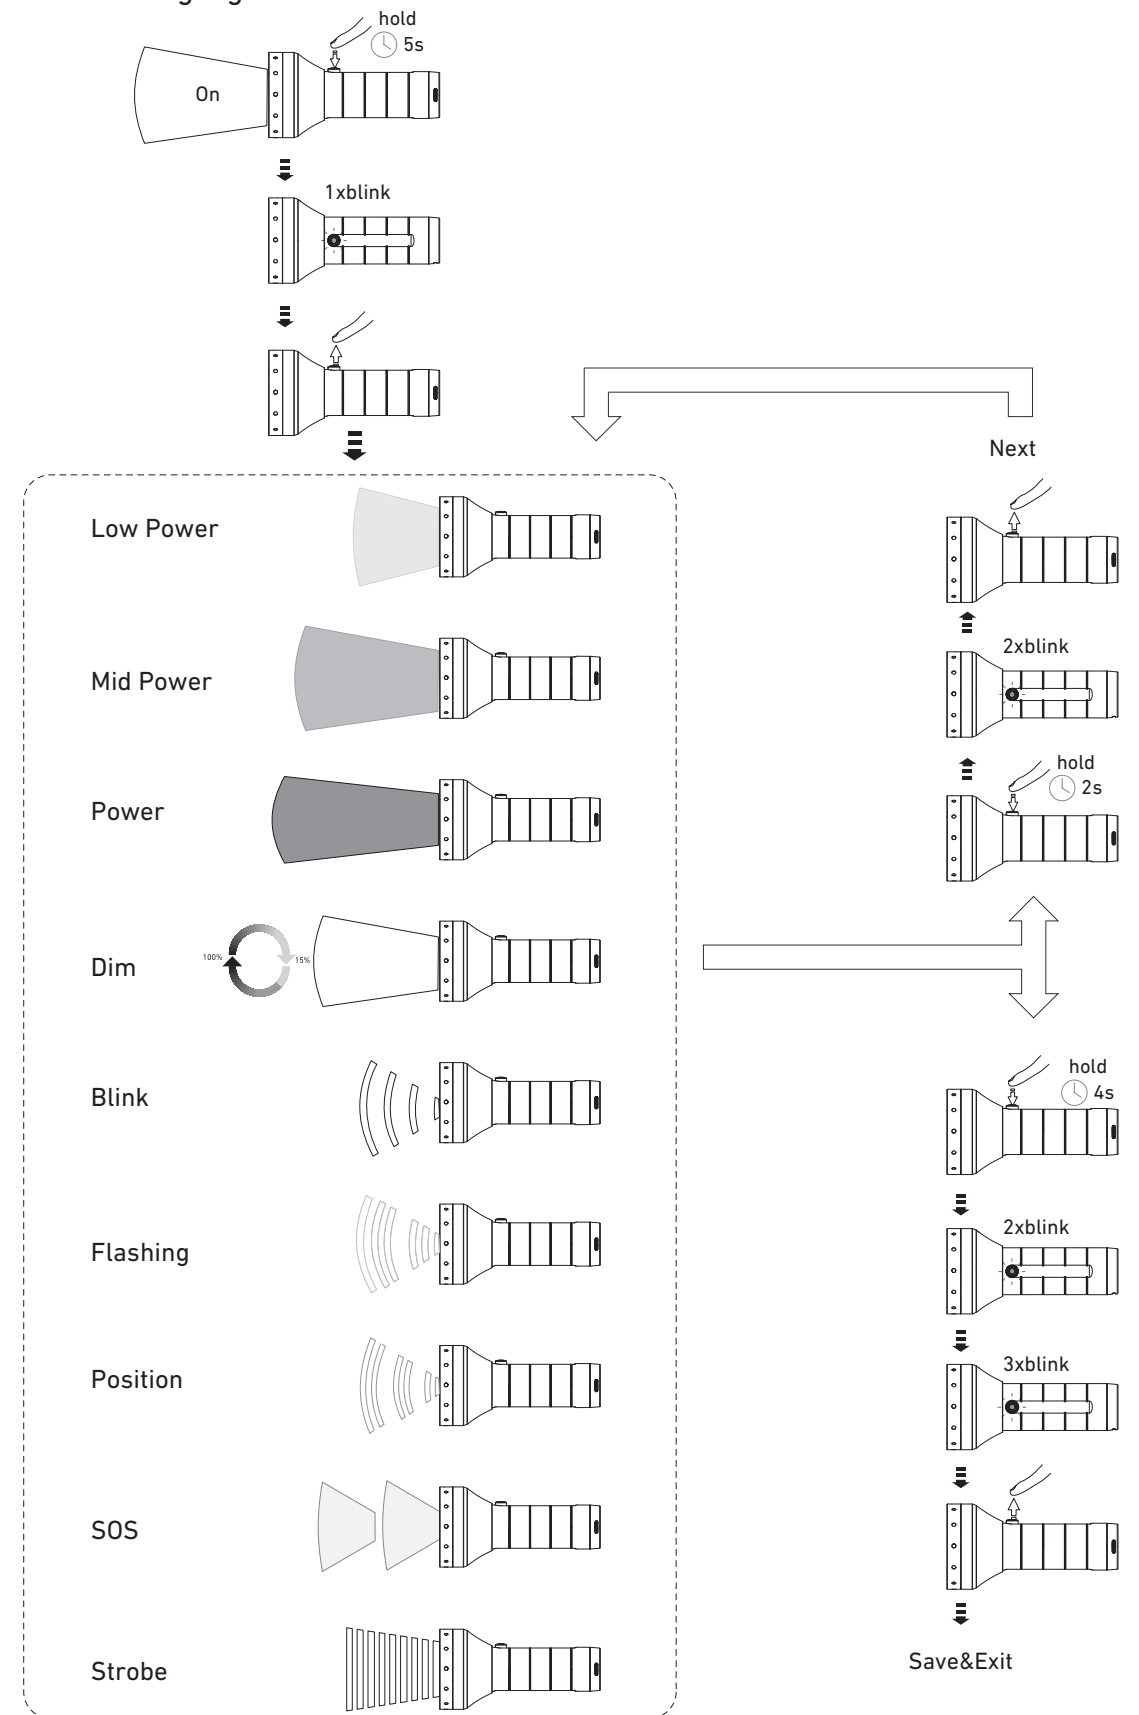

Customizing Light Modes