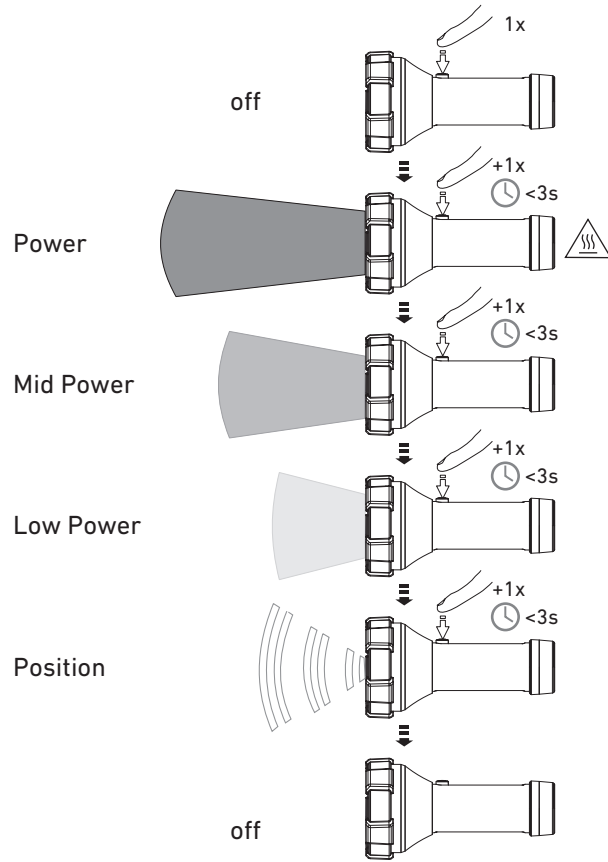

P18R Work

P18R Signature

P18R Work Default Operation

P18R Signature Default Operation

High Temperature

Transportation Lock

No:

Yes: