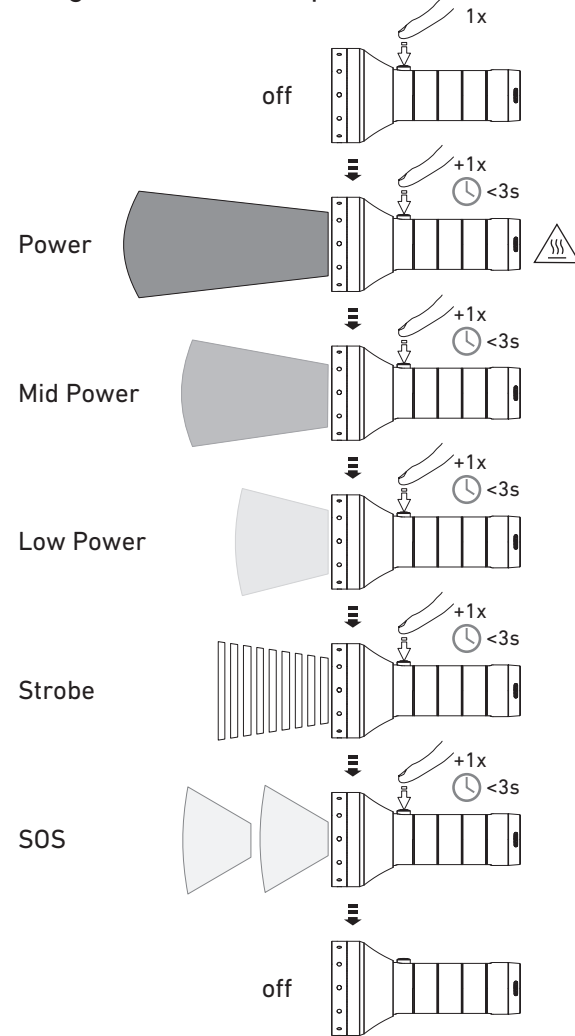

P18R Work

P18R Signature

P18R Work Default Operation

P18R Signature Default Operation

High Temperature

Transportation Lock

No:

Yes: