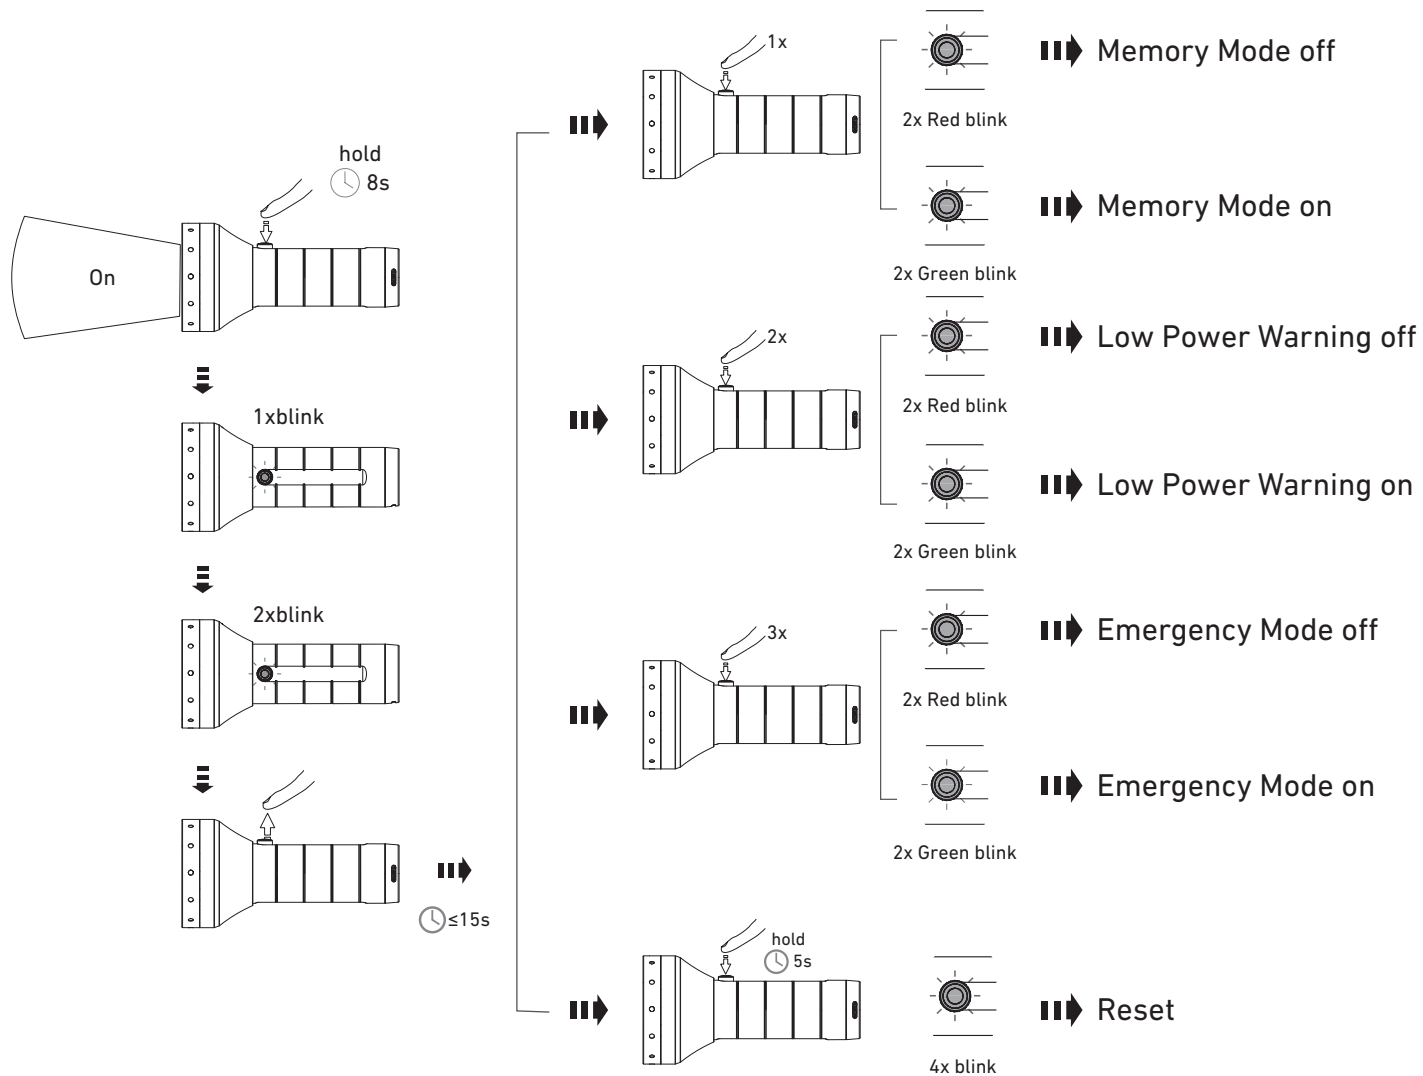

Customizing Functions