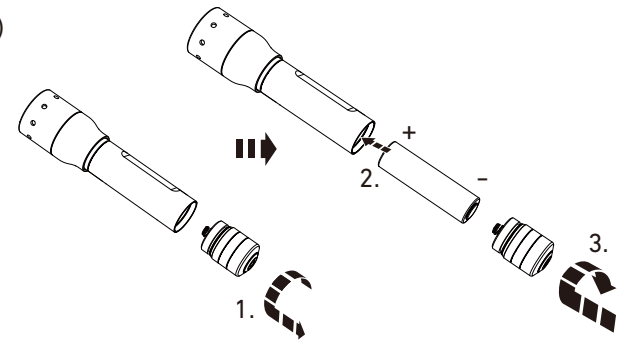

E20R

E50R

Battery Replacement (E20R)

E50R

Recycling

Advanced Focus System (E20R/E50R)

Floating Charging System (E20R/E50R)

Low Battery Warning (E20R/E50R)

Lanyard (E20R/E50R)

Ledlenser GmbH & Co. KG  
Kronenstrasse 5-7 • 42699 Solingen • Germany  
Phone +49 212/5948-0 Fax +49 212/5948-200  
info@ledlenser.com

Default Operation (E20R)

Default Operation (E50R)