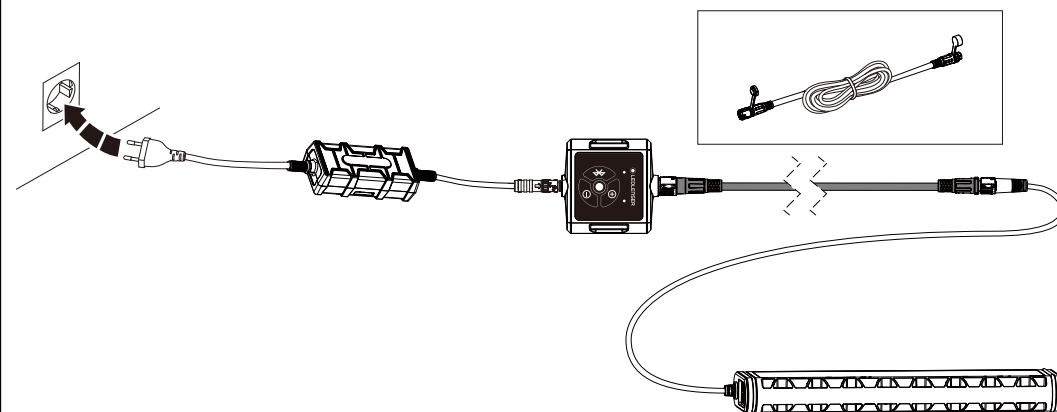

Controller for Area Lights

Item No. 503018

Extension Cable 5m for Area Lights

Item No. 503016

Controller for Area Lights (Item No.503018)

AT10C Work(502916)

App Mode

Extension Cable 5m for Area Lights (Item No. 503016)