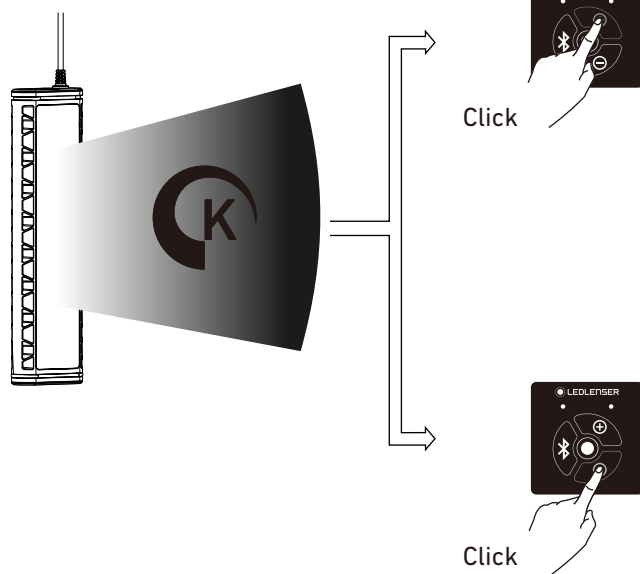

Controller for Area Lights

Item No. 503018

Extension Cable 5m for Area Lights

Item No. 503016

Controller for Area Lights (Item No.503018)

AT10C Work(502916)

App Mode

Extension Cable 5m for Area Lights (Item No. 503016)

Operation (Controller)

Luminous flux
10% → 100%

Luminous flux
100% → 10%

Color temperature
3000K → 6500K

Color temperature
6500K → 3000K

Ledlenser GmbH & Co. KG
 Kronenstr. 5-7 • 42699 Solingen • Germany
 Phone +49 212/5948-0 Fax +49 212/5948-200
 info@ledlenser.com