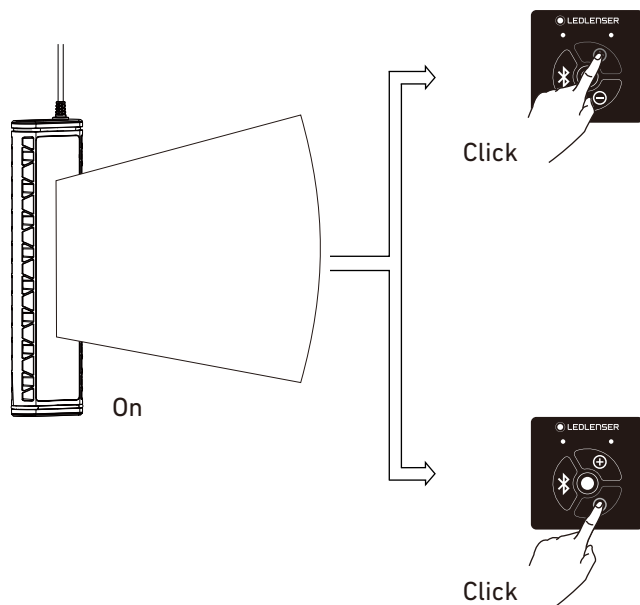

Controller for Area Lights

Item No. 503018

Extension Cable 5m for Area Lights

Item No. 503016

Controller for Area Lights (Item No.503018)

AT10C Work(502916)

App Mode

Extension Cable 5m for Area Lights (Item No. 503016)

Operation (Controller)

Luminous flux
10% → 100%

Luminous flux
100% → 10%

Color temperature
3000K → 6500K

Color temperature
6500K → 3000K

Ledlenser GmbH & Co. KG
 Kronenstr. 5-7 • 42699 Solingen • Germany
 Phone +49 212/5948-0 Fax +49 212/5948-200
 info@ledlenser.com