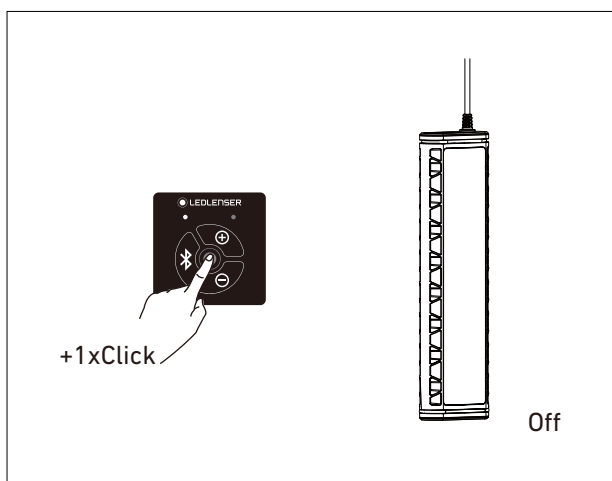

Ledlenser GmbH & Co. KG
Kronenstr. 5-7 • 42699 Solingen • Germany
Phone +49 212/5948-0 Fax +49 212/5948-200
info@ledlenser.com

Controller_QUG_V0
2023.09.15
1J12A0597