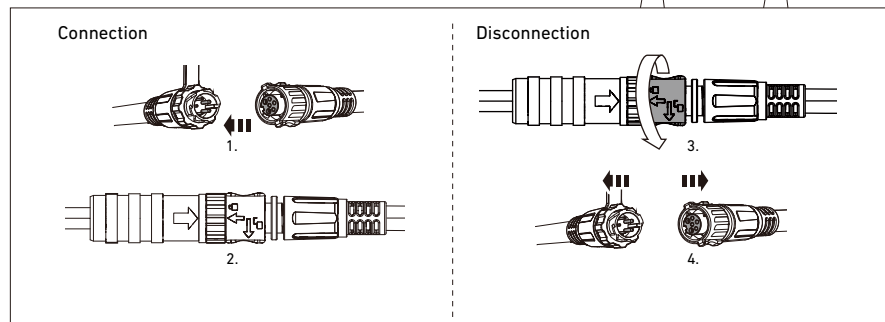

Controller for Area Lights

Item No. 503018

Extension Cable 5m for Area Lights

Item No. 503016

Controller for Area Lights (Item No.503018)

AT10C Work(502916)

App Mode

Extension Cable 5m for Area Lights (Item No. 503016)