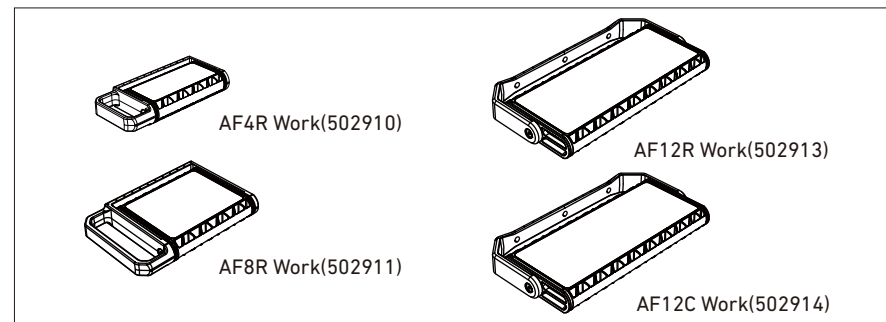

Controller for Area Lights

Item No. 503018

Extension Cable 5m for Area Lights

Item No. 503016

Controller for Area Lights (Item No.503018)

AT10C Work(502916)

App Mode

Extension Cable 5m for Area Lights (Item No. 503016)