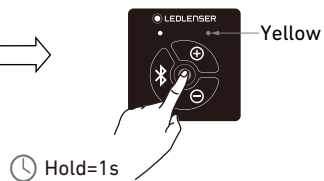

Color temperature
3000K → 6500K