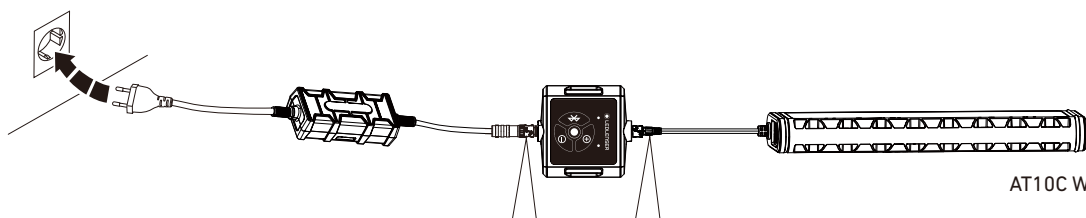

Controller for Area Lights

Item No. 503018

Extension Cable 5m for Area Lights

Item No. 503016

Controller for Area Lights (Item No.503018)

AT10C Work(502916)

App Mode

Extension Cable 5m for Area Lights (Item No. 503016)