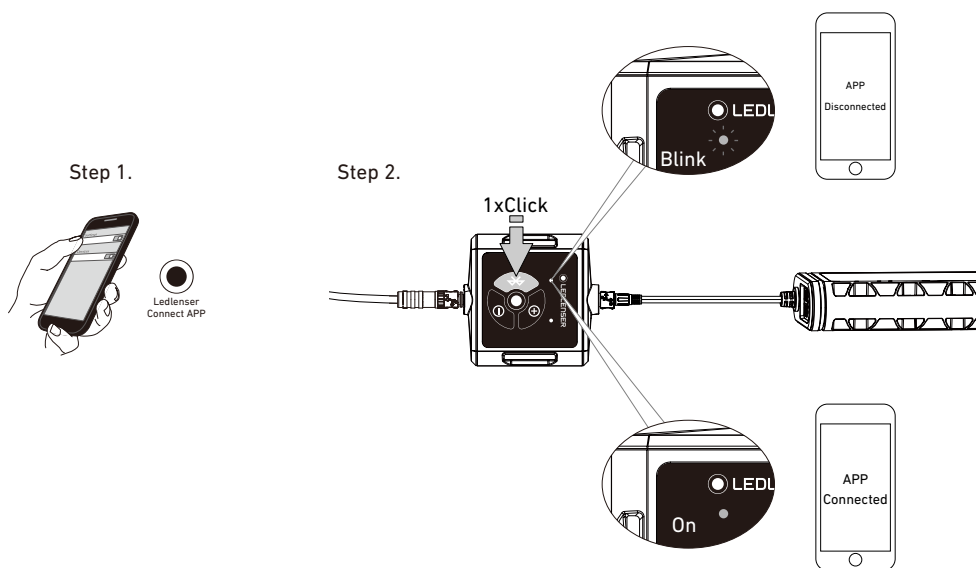

Controller for Area Lights

Item No. 503018

Extension Cable 5m for Area Lights

Item No. 503016

Controller for Area Lights (Item No.503018)

AT10C Work(502916)

App Mode

Extension Cable 5m for Area Lights (Item No. 503016)

Operation (Controller)

Luminous flux
10% → 100%

Luminous flux
100% → 10%

Color temperature
3000K → 6500K

Color temperature
6500K → 3000K

Ledlenser GmbH & Co. KG
 Kronenstr. 5-7 • 42699 Solingen • Germany
 Phone +49 212/5948-0 Fax +49 212/5948-200
 info@ledlenser.com