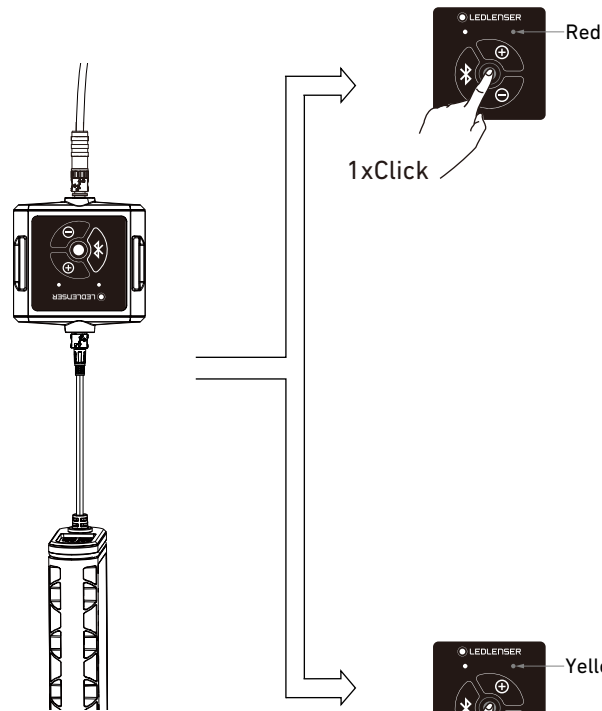

Controller for Area Lights

Item No. 503018

Extension Cable 5m for Area Lights

Item No. 503016

Controller for Area Lights (Item No.503018)

AT10C Work(502916)

App Mode

Extension Cable 5m for Area Lights (Item No. 503016)

Operation (Controller)

Luminous flux
10% → 100%

Luminous flux
100% → 10%

Color temperature
3000K → 6500K

Color temperature
6500K → 3000K

Ledlenser GmbH & Co. KG
 Kronenstr. 5-7 • 42699 Solingen • Germany
 Phone +49 212/5948-0 Fax +49 212/5948-200
 info@ledlenser.com